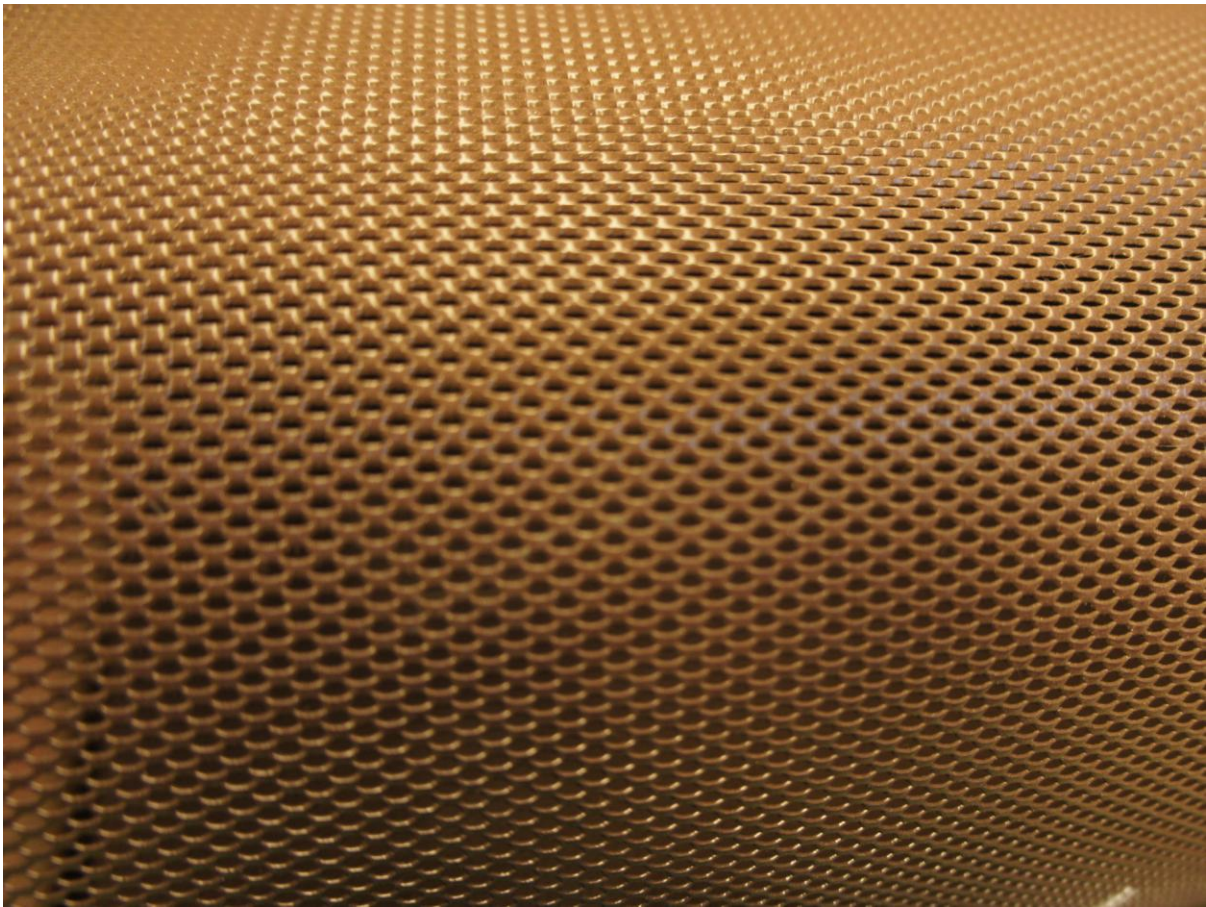

Web: www.essendonblinds.com.au

Ph: 9337 2011

Tuff Mesh

Tuff Mesh is a very transparent ridged woven aluminium mesh only available in black.

ESSENDON
BLINDS &
Screens

Web: www.essendonblinds.com.au

Ph: 9337 2011

Woven Stainless Steel Mesh

Woven Stainless Steel Mesh is very strong and transparent mesh only available in black that can't be cut with a Knife.

ESSENDON
BLINDS &
Screens

Web: www.essendonblinds.com.au

Ph: 9337 2011

Paw Proof Mesh

Paw Proof Mesh is a transparent soft woven Fibreglass mesh that is much stronger than fly wire mesh only available in black.

ESSENDON
BLINDS &
Screens

Web: www.essendonblinds.com.au

Ph: 9337 2011

DVA (limited vision) Mesh

DVA (limited vision) Mesh is a strong aluminium vision restricting mesh available in a good range of standard colours. Above shown in Brown. Note lighter colours are less transparent and darker colours are more transparent.