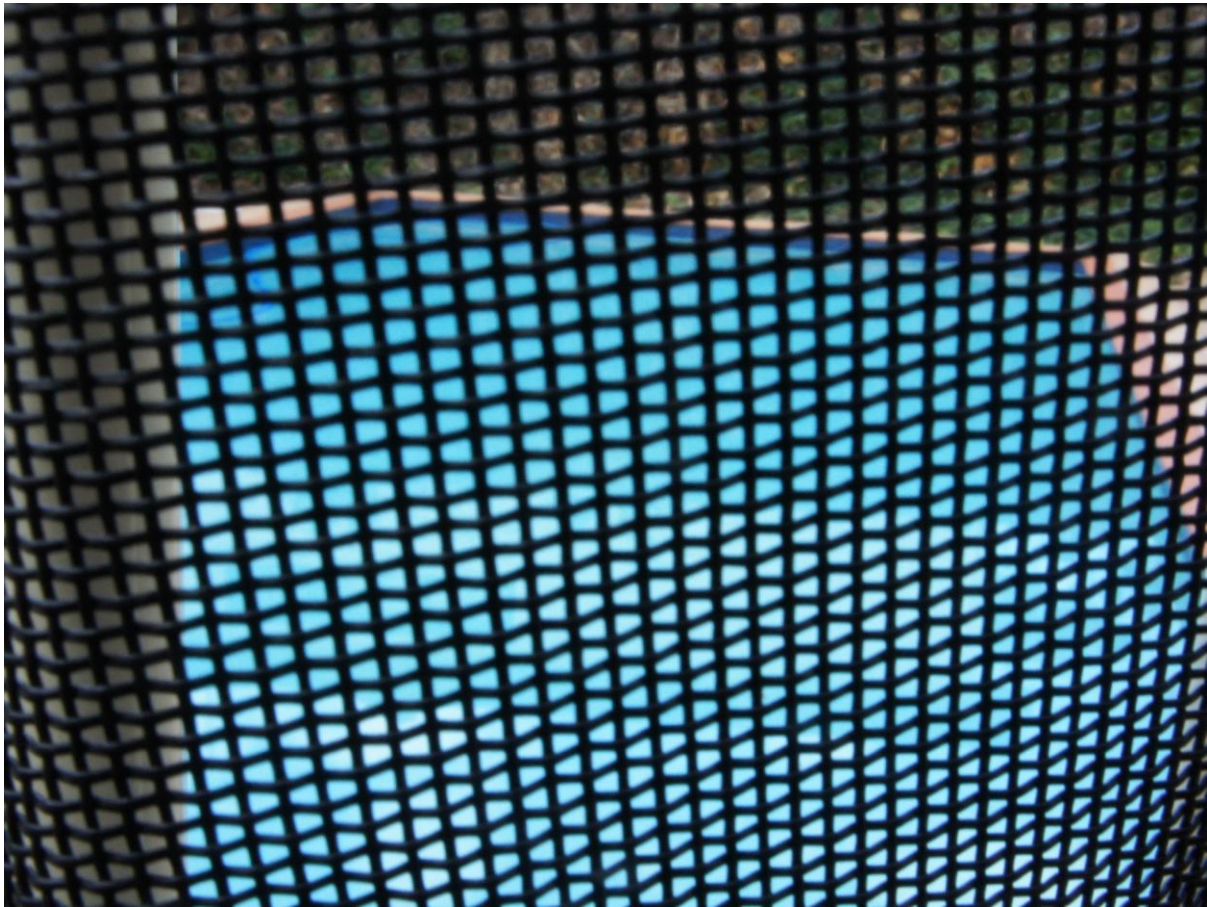

Woven Stainless Steel Mesh

Woven Stainless Steel Mesh is very strong and transparent mesh only available in black that can't be cut with a Knife.

ESSENDON
BLINDS &
Screens

Web: www.essendonblinds.com.au

Ph: 9337 2011

Paw Proof Mesh

Paw Proof Mesh is a transparent soft woven Fibreglass mesh that is much stronger than fly wire mesh only available in black.

ESSENDON
BLINDS &
Screens

Web: www.essendonblinds.com.au

Ph: 9337 2011

DVA (limited vision) Mesh

DVA (limited vision) Mesh is a strong aluminium vision restricting mesh available in a good range of standard colours. Above shown in Brown. Note lighter colours are less transparent and darker colours are more transparent.