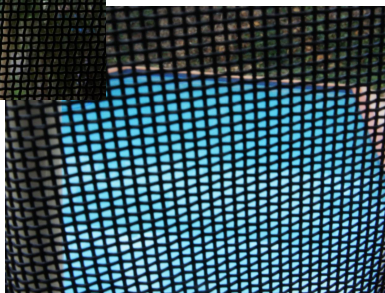

Woven Stainless
Steel Mesh